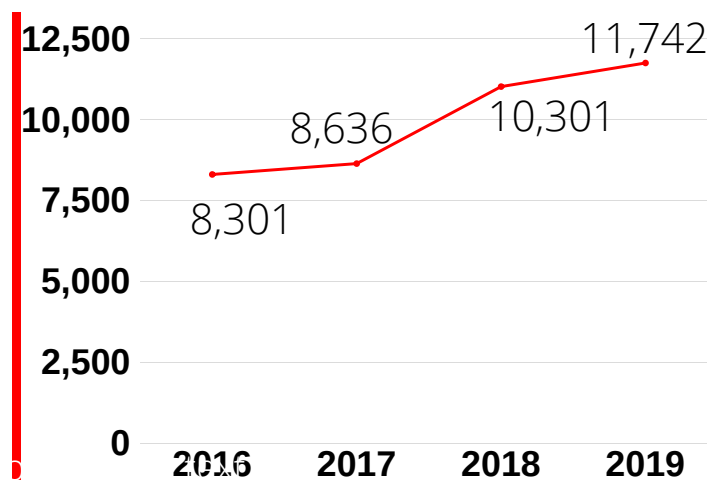

INDIVIDUALS WHO RECEIVED CLOTHING THROUGH THE CLOTHING BANK