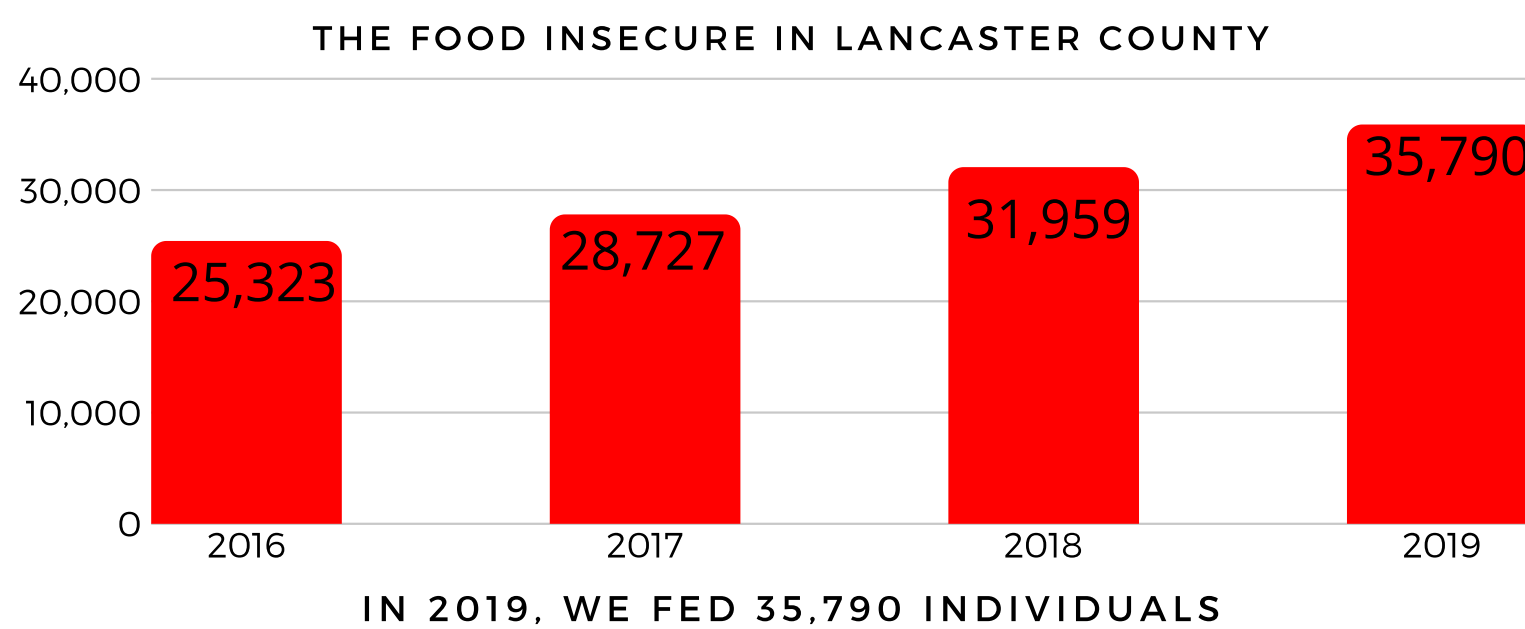

AT THE FOOD HUB, WE PROVIDED FOOD TO.....

HELPING OUR NEIGHBORS THRIVE THROUGH MEETING BASIC NEEDS

FOOD

CLOTHING

SHELTER

LANCASTER COUNTY FOOD HUB
812 N QUEEN ST, LANCASTER PA 17603
717-291-2261
GRITTENHOUSE@LCFOODHUB.ORG